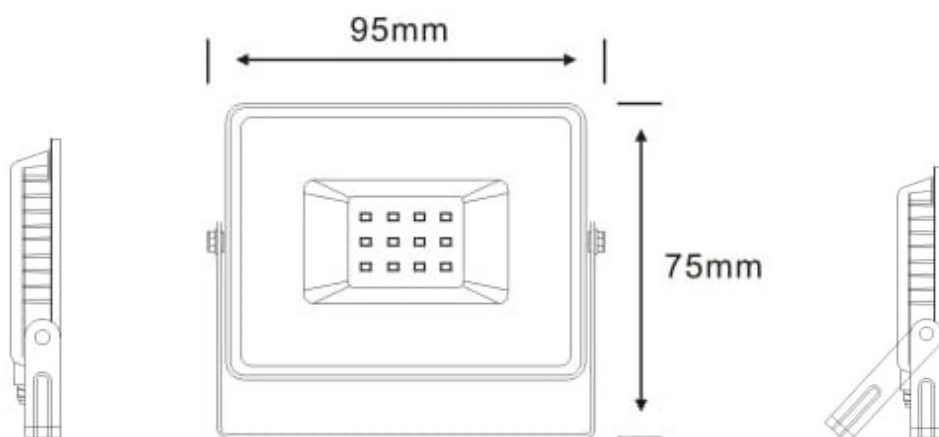

Floodlight 15W 6500K

Solution	IC DOB
Watts	15W
Working Volts	AC165-265V
Stable Lumen	80lm/w
CCT	6500K
PF	0,5
CRI	80
Lifetime	50000hrs