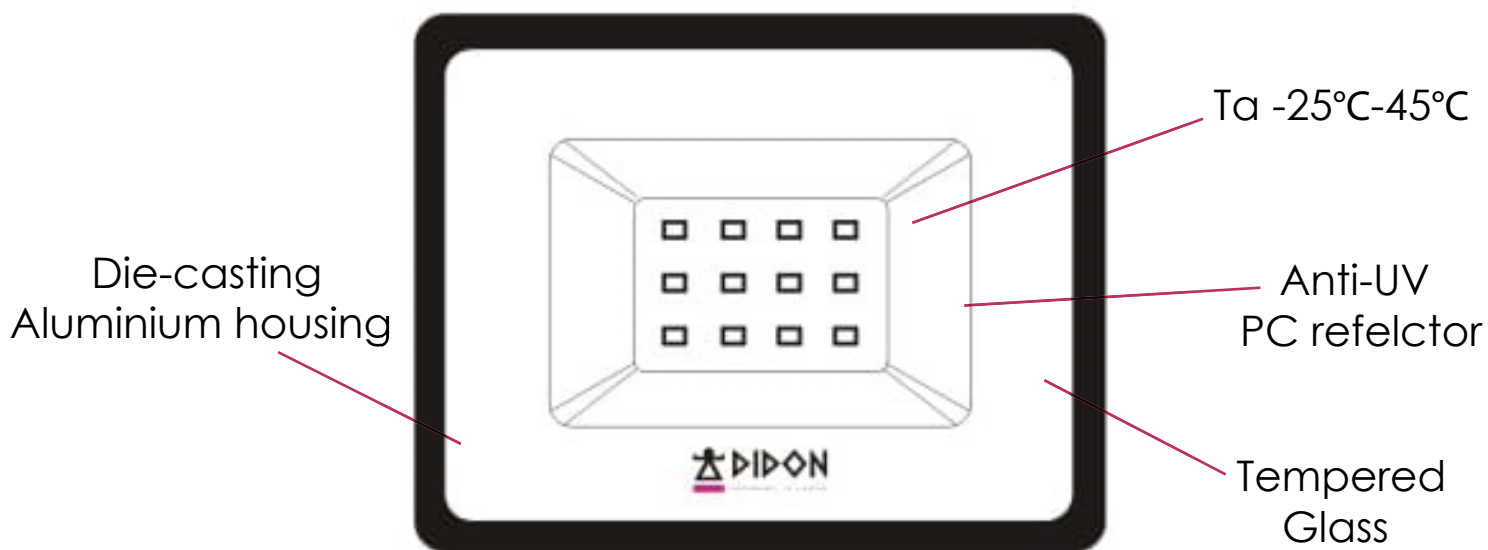

Flood Light

Floodlight 15W 6500K
DID.F15 CW

15W

DID.F15

50000hrs

IP

IP65

3YEARS

Floodlight 15W 6500K

Solution	IC DOB
Watts	15W
Working Volts	AC165-265V
Stable Lumen	80lm/w
CCT	6500K
PF	0,5
CRI	80
Lifetime	50000hrs