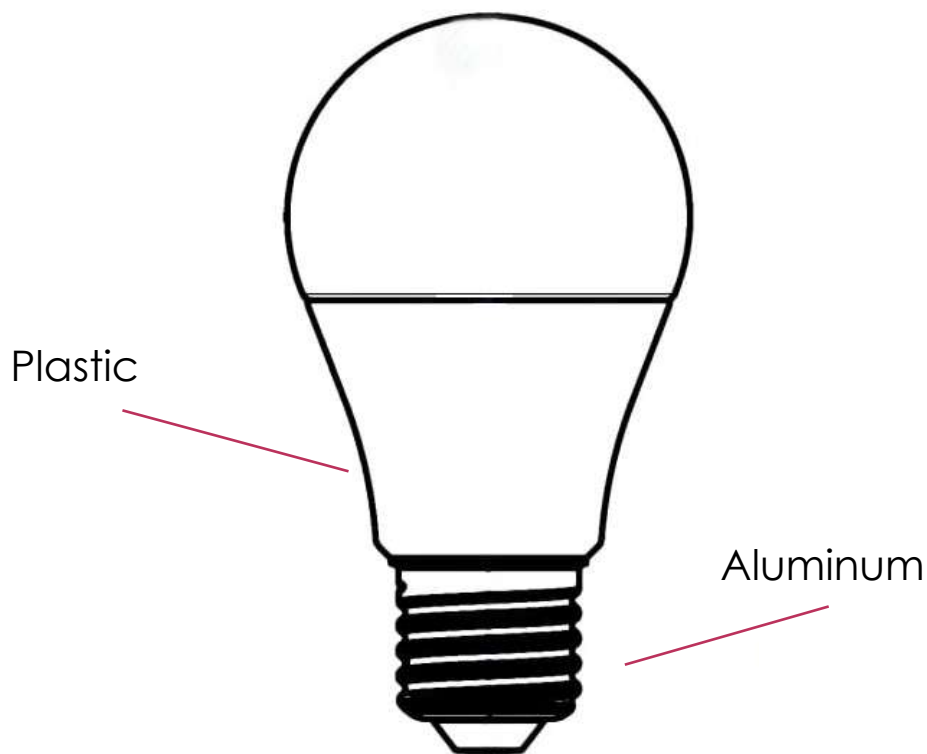

# DID.A60 E27 14W CW

Solution	IC DOB
Watts	14W
Working Volts	AC165-265V
Stable Lumen	90lm/w
CCT	6500K
PF	0,5
CRI	80
Lifetime	30000hrs

## DID.A60 E27 14W CW

Input voltage: 165-265v
Lumens: 1260lm
Beam Angle: 200°
Power: 14W
Base: E27
On/Off: >15000
Life span: 30,000 Hours
Ra: >80
Color Of LED: 6500K

Made in PRC