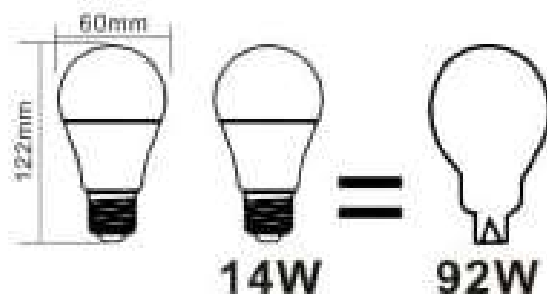

# DID.A60 E27 14W CW

Solution	IC DOB
Watts	14W
Working Volts	AC165-265V
Stable Lumen	90lm/w
CCT	6500K
PF	0,5
CRI	80
Lifetime	30000hrs

## DID.A60 E27 14W CW

Input voltage: 165-265v
Lumens: 1260lm
Beam Angle: 200°
Power: 14W
Base: E27
On/Off: >15000
Life span: 30,000 Hours
Ra: >80
Color Of LED: 6500K

Made in PRC