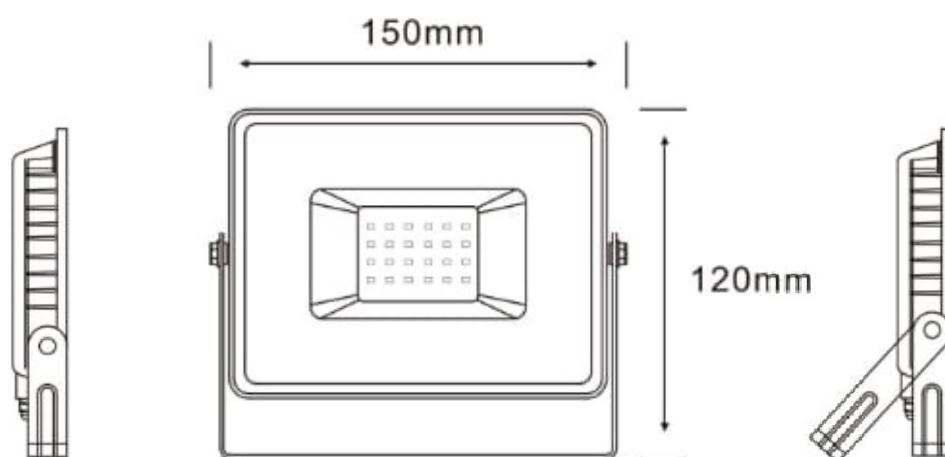

# Floodlight 50W 6500K

Solution	IC DOB
Watts	50W
Working Volts	AC165-265V
Stable Lumen	80lm/w
CCT	6500K
PF	0,5
CRI	80
Lifetime	50000hrs