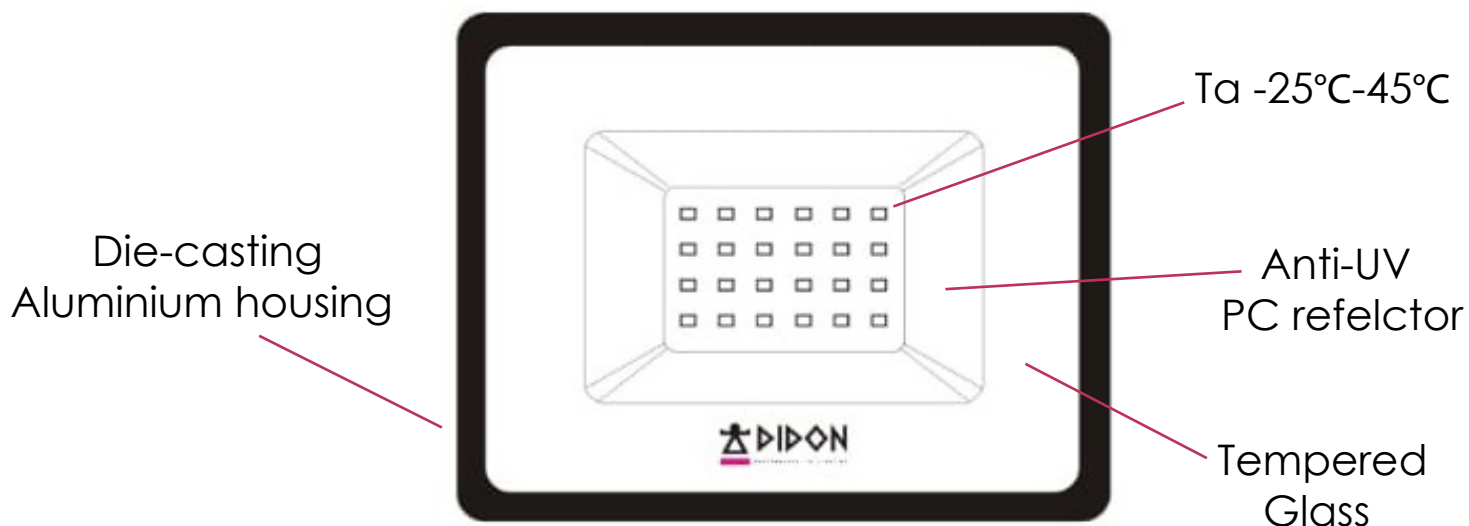

FloodLight

Floodlight 50W 6500K  
DID.F50 CW

50W

DID.F50

50000hrs

IP65

3YEARS

# Floodlight 50W 6500K

Solution	IC DOB
Watts	50W
Working Volts	AC165-265V
Stable Lumen	80lm/w
CCT	6500K
PF	0,5
CRI	80
Lifetime	50000hrs