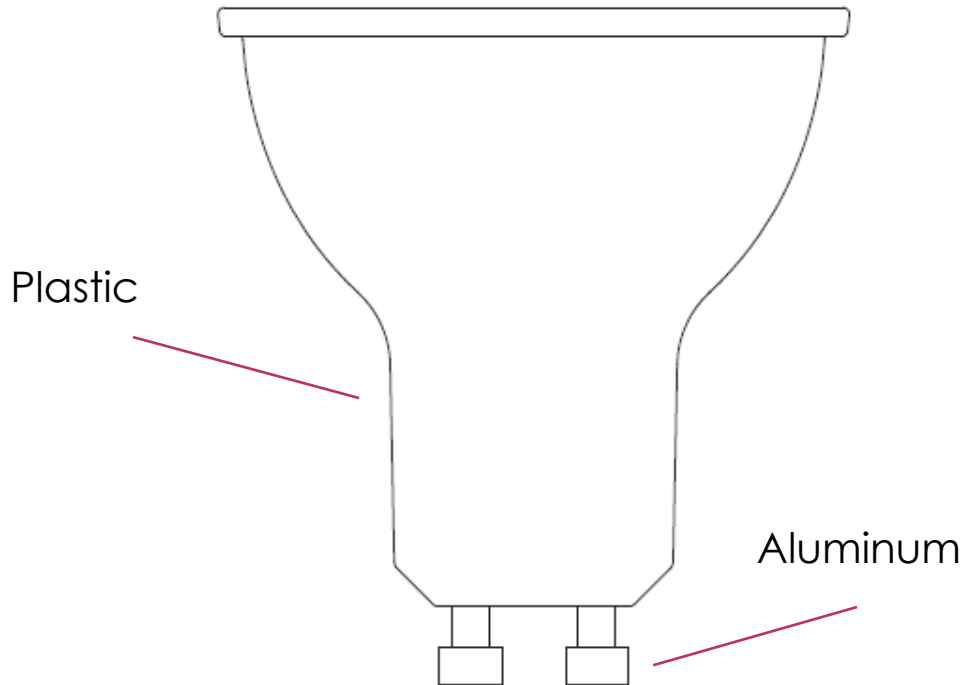

LAMP GU10 10W 4000K

Solution	IC DOB
Watts	10W
Working Volts	AC165-265V
Stable Lumen	90lm/w
CCT	4000K
PF	0,5
CRI	80
Lifetime	30000hrs