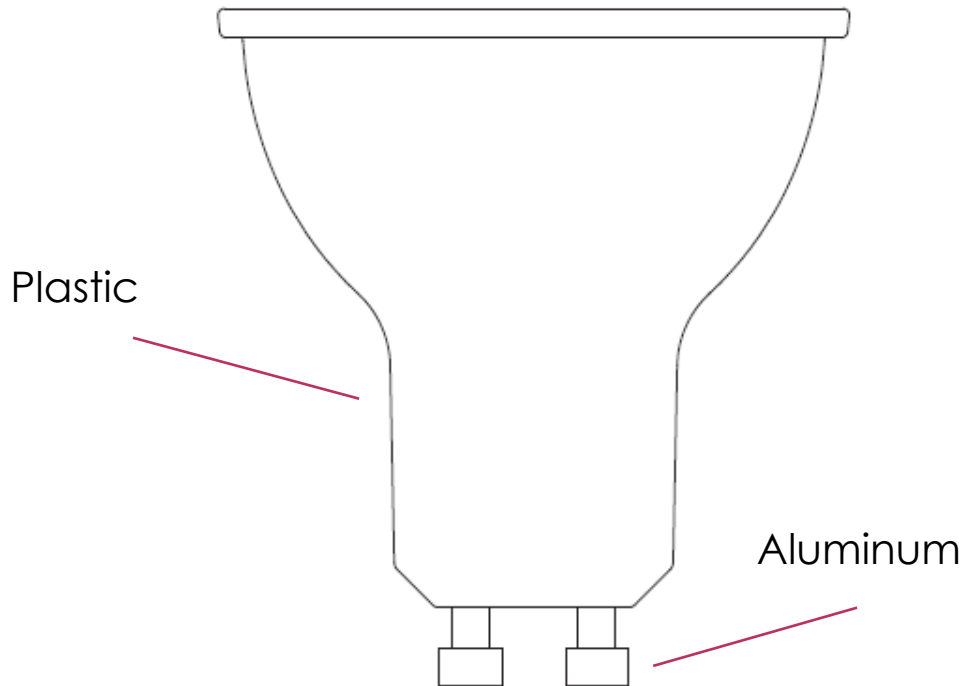

3YEARS

LAMP GU10 10W 6500K

| | |
|---------------|------------|
| Solution | IC DOB |
| Watts | 10W |
| Working Volts | AC165-265V |
| Stable Lumen | 90lm/w |
| CCT | 6500K |
| PF | 0,5 |
| CRI | 80 |
| Lifetime | 30000hrs |