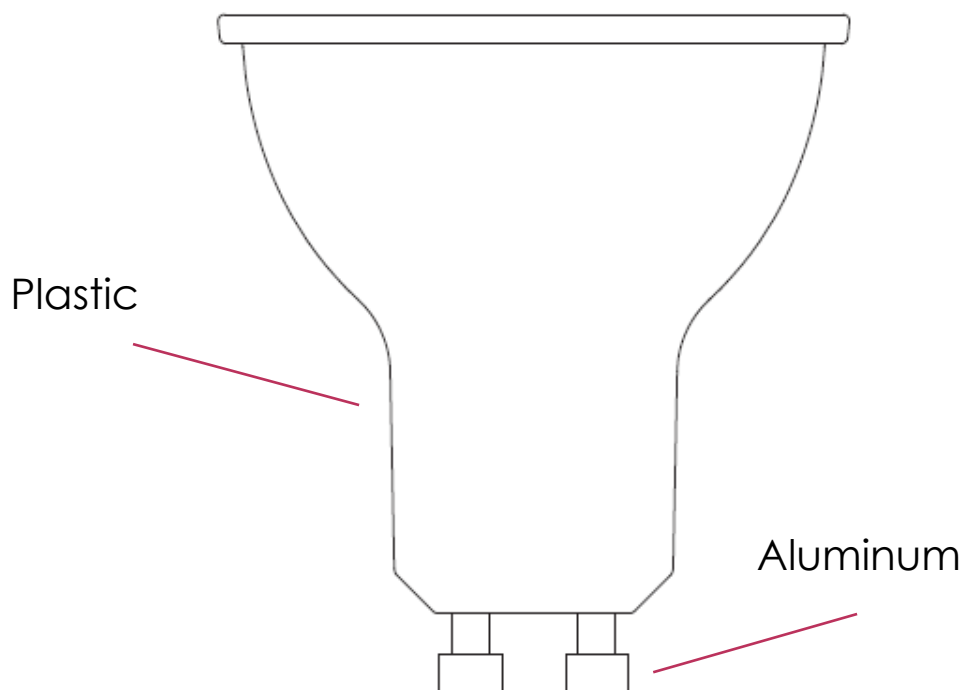

3YEARS

LAMP GU10 7W 3000K

Solution	IC linear
Watts	7W
Working Volts	AC220-240V
Stable Lumen	90lm/w
CCT	3000k
PF	0,5
CRI	80
Lifetime	30000hrs