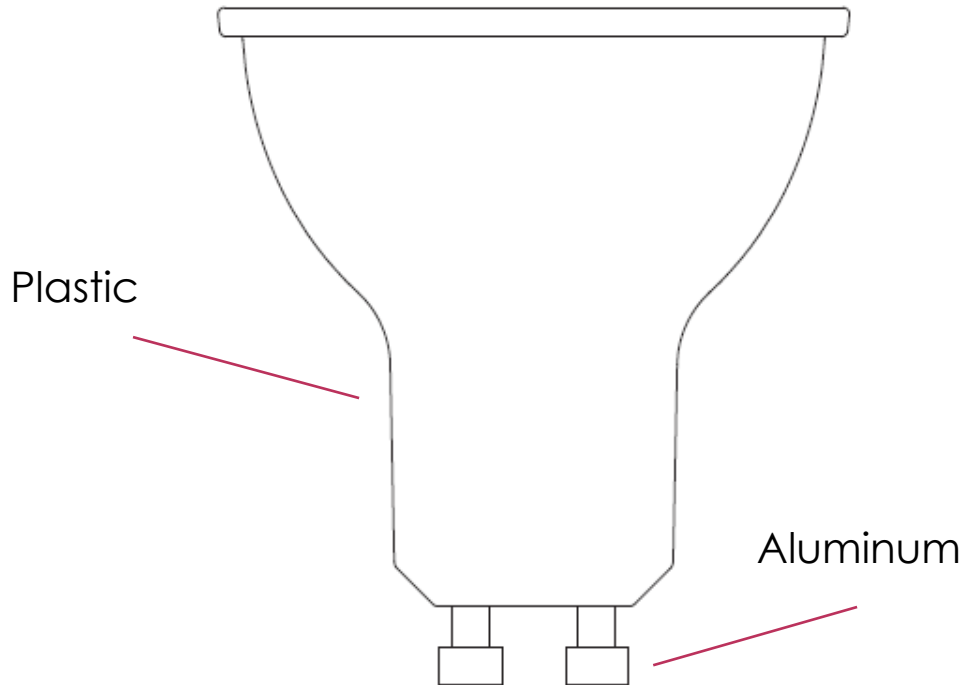

LAMP GU10 7W 4000k

Solution	IC linear
Watts	7W
Working Volts	AC220-240V
Stable Lumen	90lm/w
CCT	4000K
PF	0,5
CRI	80
Lifetime	30000hrs