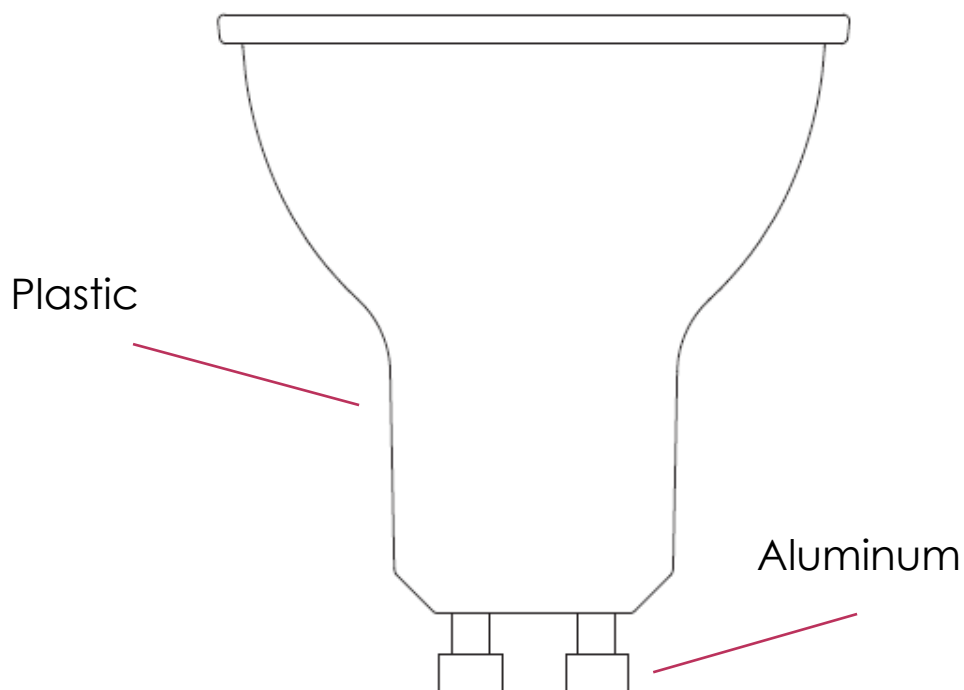

LAMP GU10 7W 6500K

Solution	IC linear
Watts	7W
Working Volts	AC220-240V
Stable Lumen	90lm/w
CCT	6500k
PF	0,5
CRI	80
Lifetime	30000hrs