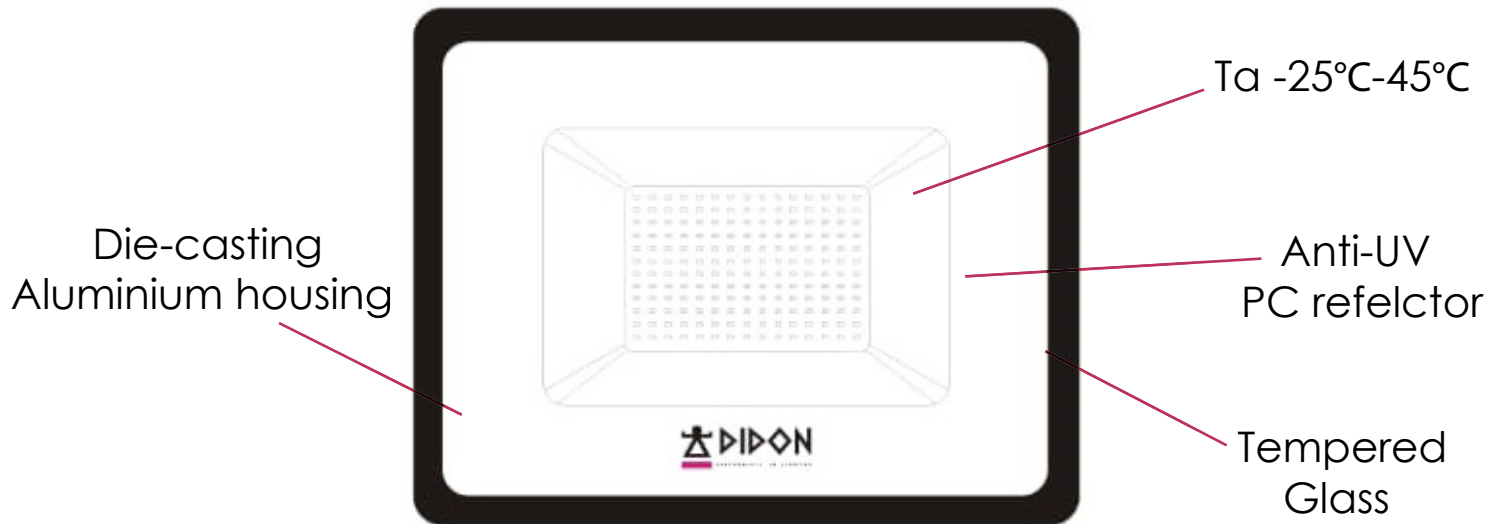

FloodLight

Floodlight 300W 6500K  
DID.F300 CW

300W

DID.F300

50000hrs

IP

IP65

3YEARS

# Floodlight 300W 6500K

Solution	IC DOB
Watts	300W
Working Volts	AC165-265V
Stable Lumen	80lm/w
CCT	6500K
PF	0,5
CRI	80
Lifetime	50000hrs