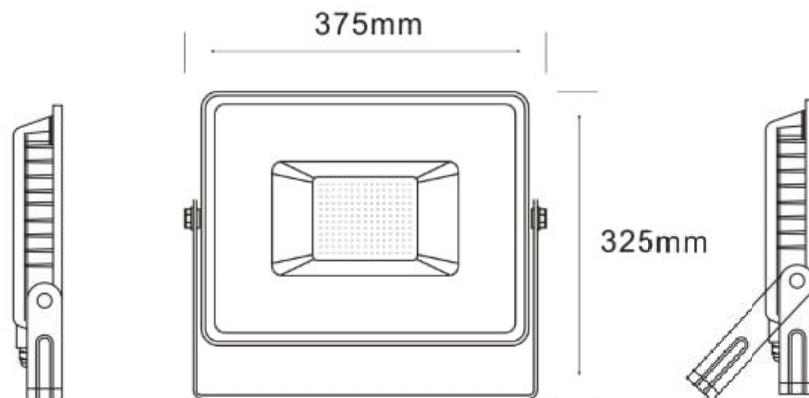

# Floodlight 300W 6500K

Solution	IC DOB
Watts	300W
Working Volts	AC165-265V
Stable Lumen	80lm/w
CCT	6500K
PF	0,5
CRI	80
Lifetime	50000hrs