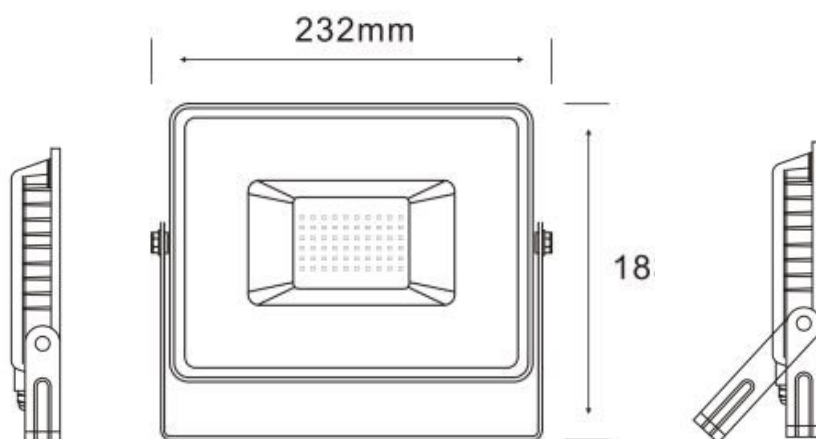

Floodlight 100W 6500K

Solution	IC DOB
Watts	100W
Working Volts	AC165-265V
Stable Lumen	80lm/w
CCT	6500K
PF	0,5
CRI	80
Lifetime	50000hrs