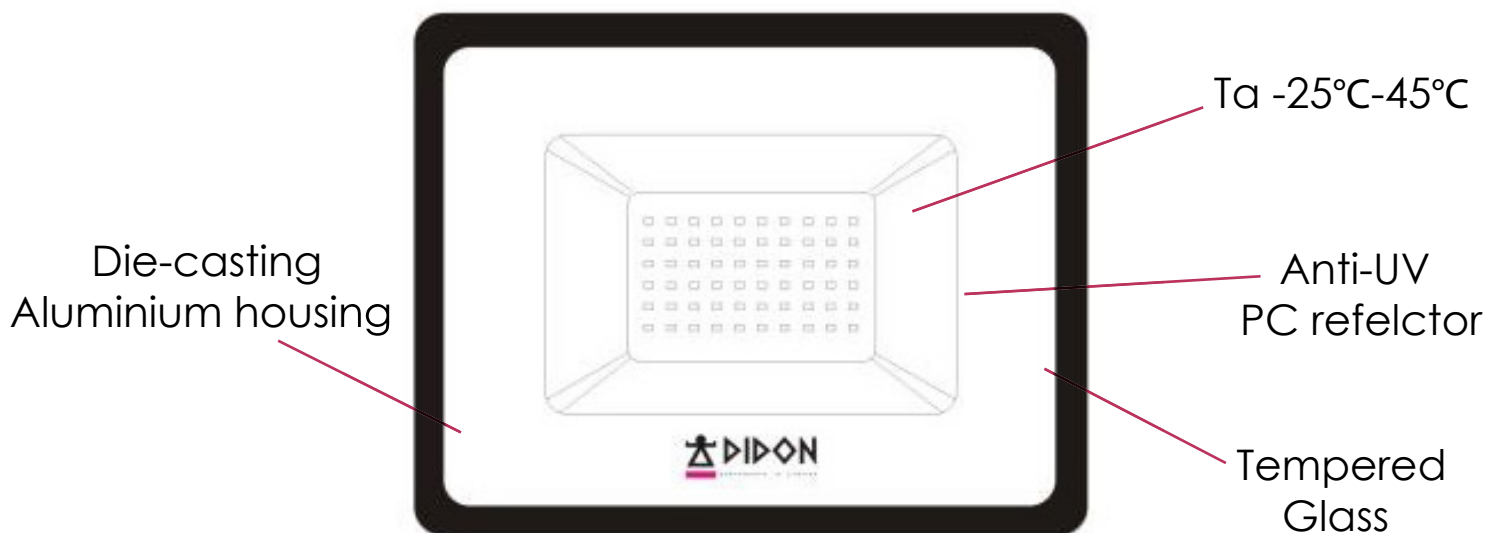

Flood Light

Floodlight 100W 6500K  
DID.F100 CW

100W

DID.F100

50000hrs

IP65

3YEARS

# Floodlight 100W 6500K

|               |            |
|---------------|------------|
| Solution      | IC DOB     |
| Watts         | 100W       |
| Working Volts | AC165-265V |
| Stable Lumen  | 80lm/w     |
| CCT           | 6500K      |
| PF            | 0,5        |
| CRI           | 80         |
| Lifetime      | 50000hrs   |